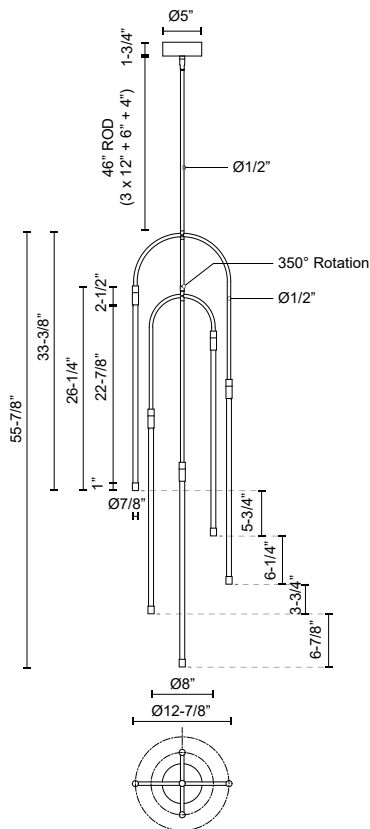

HONOUR PD317005NB

FIXTURE DIMENSIONS	L12-7/8" x W7/8" x H55-7/8"
LIGHT SOURCE	LED
WATTAGE	50W
TOTAL LUMENS	5250lm
DELIVERED LUMENS	4505lm
VOLTAGE	120V
COLOR TEMPERATURE	2700K
CRI (RA)	90CRI
DIMMABLE	Yes, TRIAC/ELV Dimmer (Not Included)
GLASS DETAILS	Clear Glass
MATERIAL	Brass
ROD LENGTH	46" Max (3x12" + 1x6" + 1x4")
DIAMETER OF ROD	1/2"
WIRE LENGTH	144"
MINIMUM HANG HEIGHT	52"
SLOPED CEILING ADAPTABLE	Yes, Up to 45°
LOCATION	Dry
BARCODE	691759060515
CANOPY DIMENSIONS	D5" x H1-3/4"
FINISH OPTION(S)	Natural Brass

[D - Diameter, L - Length, W - Width, H - Height, E - Extension]

AVAILABLE FINISHES:

PD317005NB

Natural Brass

PD317005UB

Urban Bronze

*For complete warranty terms, please visit: www.aloralighting.com/warranty